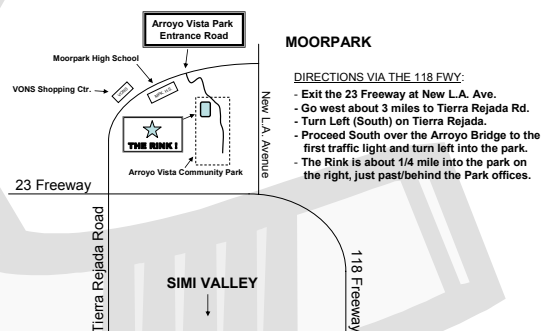

Simi Valley and Tri-Valley Roller Hockey Leagues are not affiliated with the Simi Valley Unified School District.